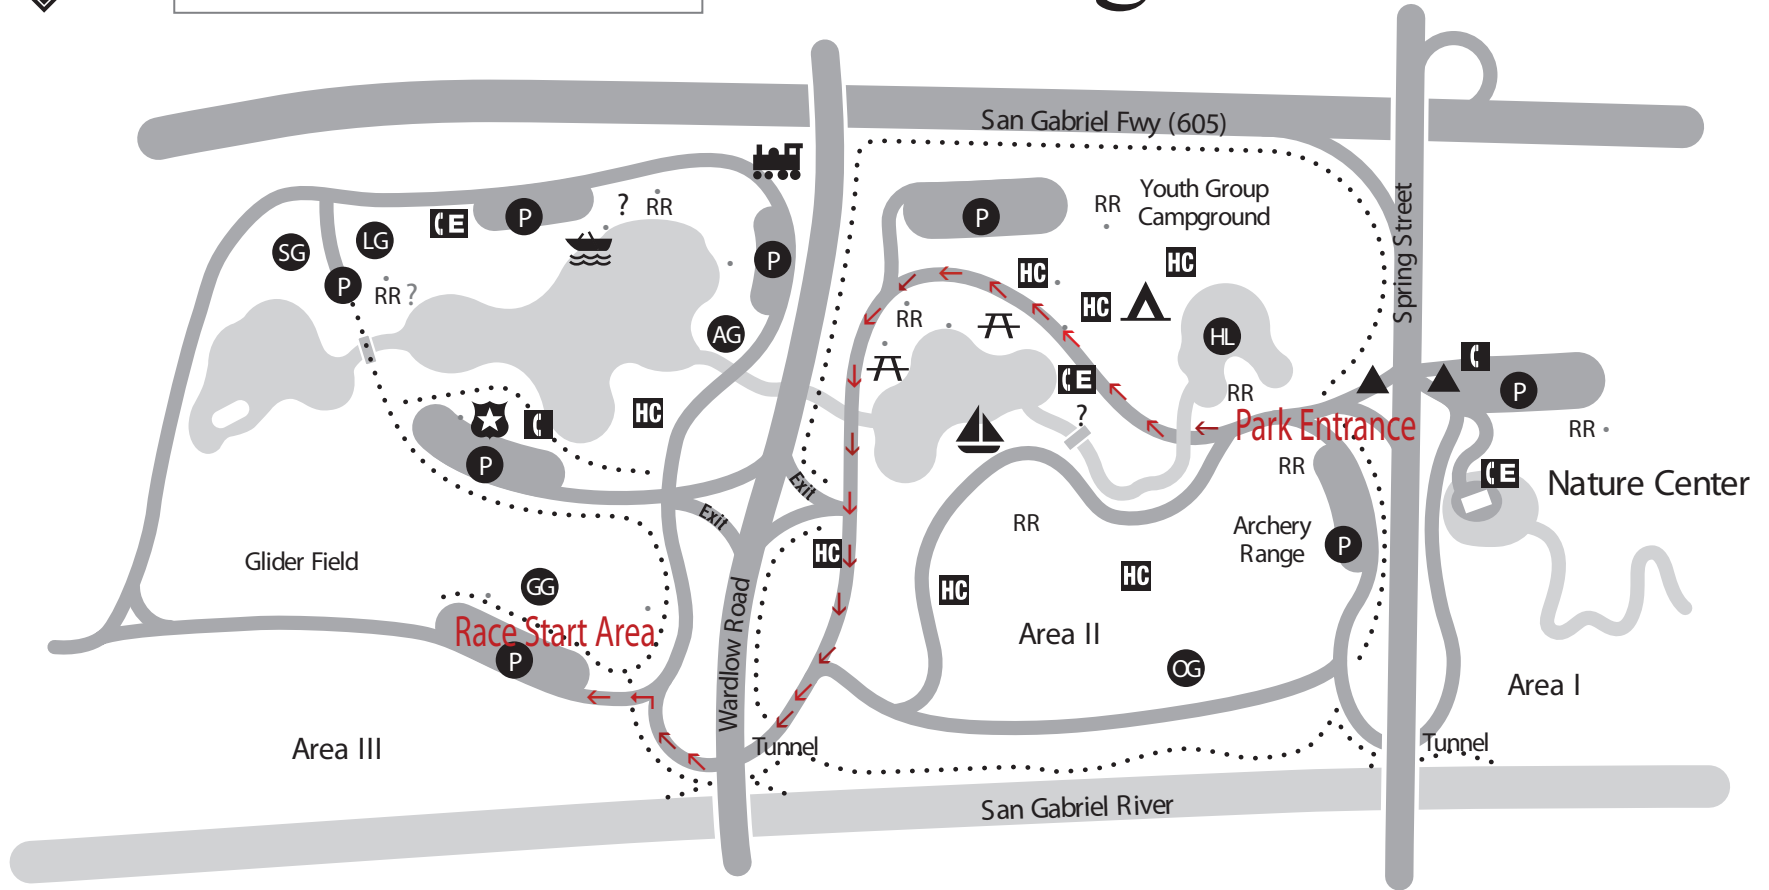

# El Dorado East Regional Park

## Map Legend

### Reservable Areas

- AG Arbor Day Grove
- GG Golden Grove
- HL Horseshoe Lake
- LG Lakeview Grove
- OG Olympic Grove
- SG Sycamore Grove

- Boat Dock
- Model Boat Launch
- Ranger Station/Reservations Office
- Train Ride
- Youth Campground Pavilion

- Entrance/Exit
- Emergency Call Box
- Picnic Shelter
- Parking Lot
- Hot Coal Dumpsite
- Phone
- Drinking Fountain
- Snack Bar
- Restrooms
- Playground
- Bike Path